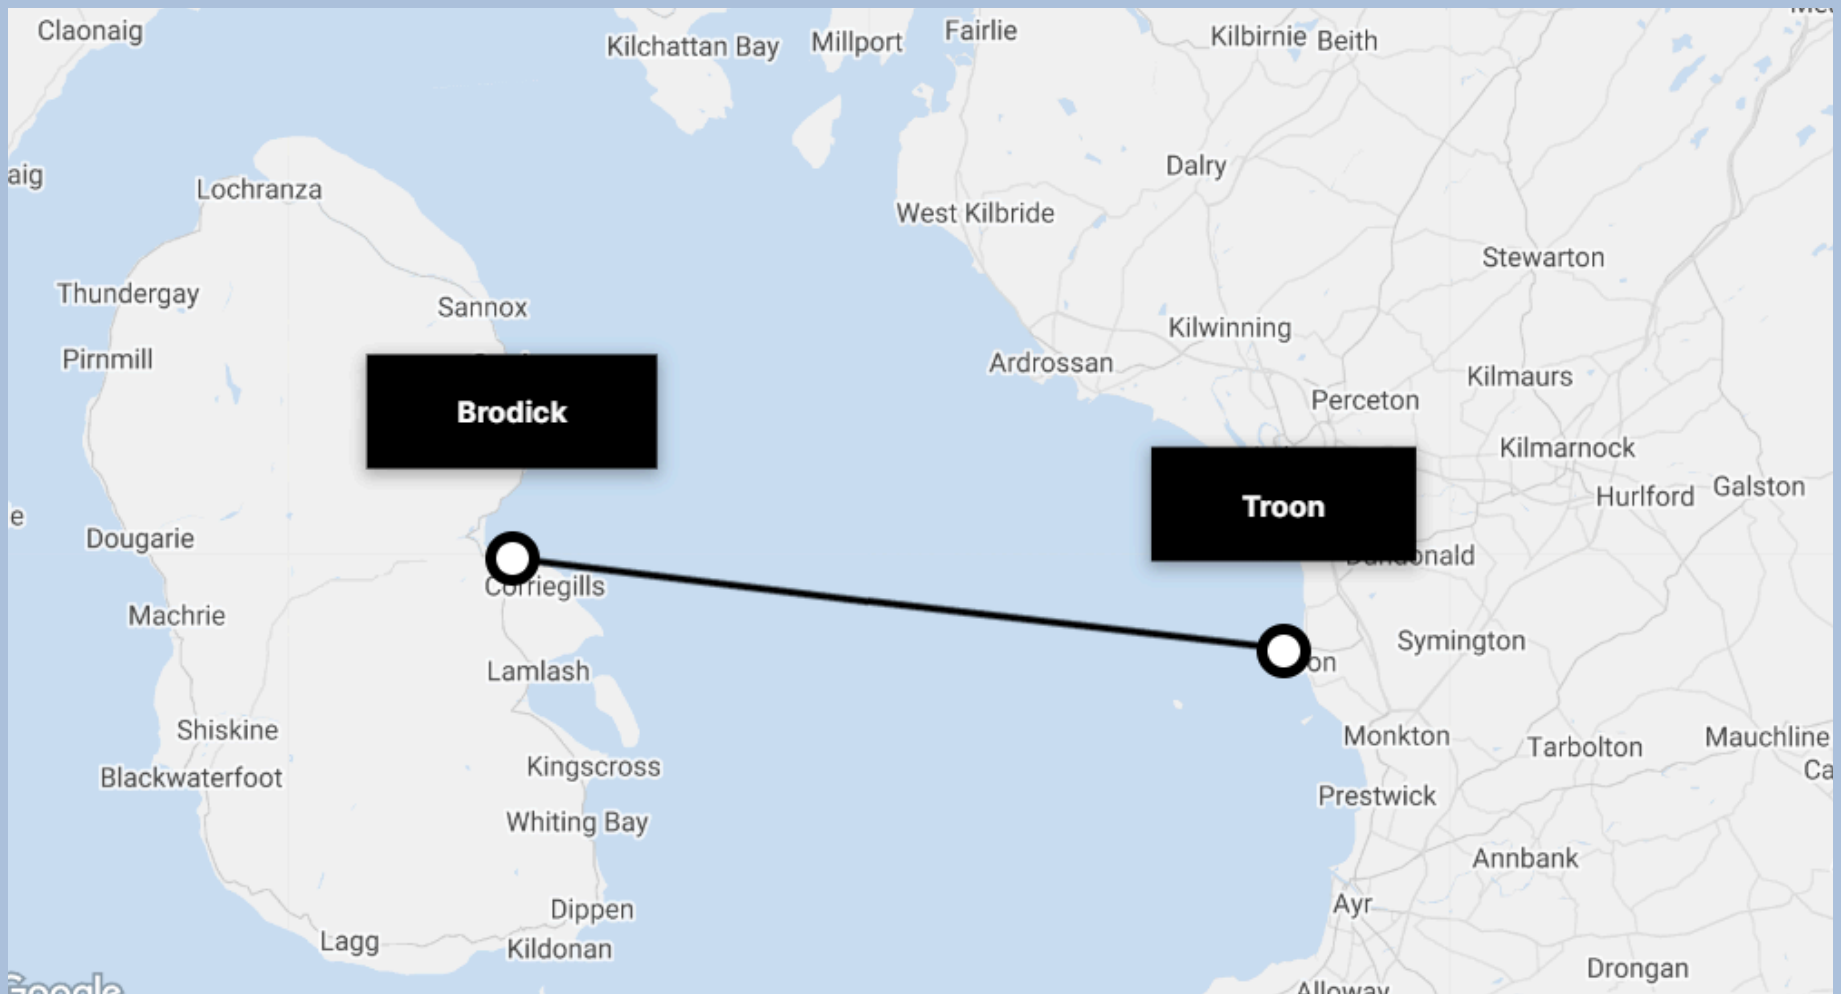

ARRAN FERRY TRAVEL GUIDE

ARRAN
THE ISLAND

Island time in no time

FERRY TIMETABLE

FROM THE 13TH OF JANUARY - 27TH MARCH. THE ARRAN SERVICES TO BRODICK WILL OPERATE TO/FROM TROON ONLY FOR THE REMAINDER OF THE WINTER TIMETABLE WITH MV GLEN SANNOX AND MV ALFRED.

@CALMAC WEBSITE

@ARRANBANNER

GS

MV GLEN SANNOX

@MARITIME PHOTOGRAPHIC

A

MV ALFRED

PASSAGE TIME BETWEEN TROON - BRODICK IS 1 HOUR AND 20 MINUTES, WHICH IS 25 MINUTES LONGER THAN ARDROSSAN - BRODICK WHICH IS 55 MINUTES.