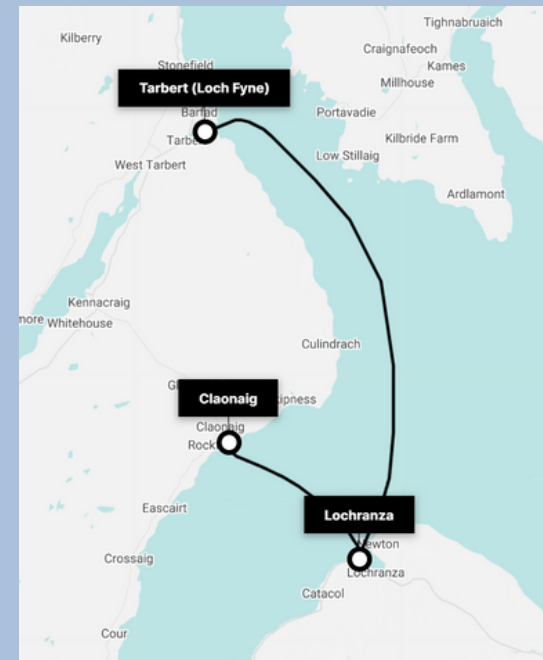

<https://www.calmac.co.uk/en-gb/route-information/troon-brodick/#/>

ALTERNATIVE ROUTE - LOCHRANZA

AN ALTERNATIVE ROUTE OF TARBERT/CLAONAIG - LOCHRANZA IS ALSO AVAILABLE AT THE NORTHEAST END OF THE ISLAND. THE WINTER TIMETABLE OPERATES FROM 21 OCTOBER - 27 MARCH

CHECK-IN: 10 MINUTES PRIOR TO DEPARTURE FOR VEHICLES AND FOOT PASSENGERS. LATE CHECK-IN MAY RESULT IN YOUR VEHICLE BEING REFUSED CARRIAGE.

IN LOCHRANZA CONNECT WITH THE LOCAL BUS SERVICES, JUST 10 METRES FROM THE SLIPWAY. TIMETABLE CAN BE FOUND ON THE STAGECOACH WEBSITE.

CLAONAIG - LOCHRANZA CROSSING TIME 30MINS
TARBERT - LOCHRANZA CROSSING TIME 1HR 30MINS

@CALMAC WEBSITE

MV CATRIONA

@CALMAC WEBSITE

CLAONAIG - LOCHRANZA

	CLAONAIG DEPART	LOCHRANZA ARRIVE	LOCHRANZA DEPART	CLAONAIG ARRIVE
MONDAY - SATURDAY	-	-	1045	1115
	1120	1150	1200	1230
	1235	1305	1315	1345
	1350	1420	-	-

CLAONAIG - LOCHRANZA

SUNDAY	CLAONAIG DEPART	LOCHRANZA ARRIVE	LOCHRANZA DEPART	CLAONAIG ARRIVE
	-	-	1200	1230
	1235	1305	1315	1345
	1350	1420	-	-

CONNECTIONS: CHECK TRAVEL LINE SCOTLAND FOR CONNECTING BUS SERVICES OR CALL A LOCAL TAXI SERVICE, PEP CARS 01880 730 369.