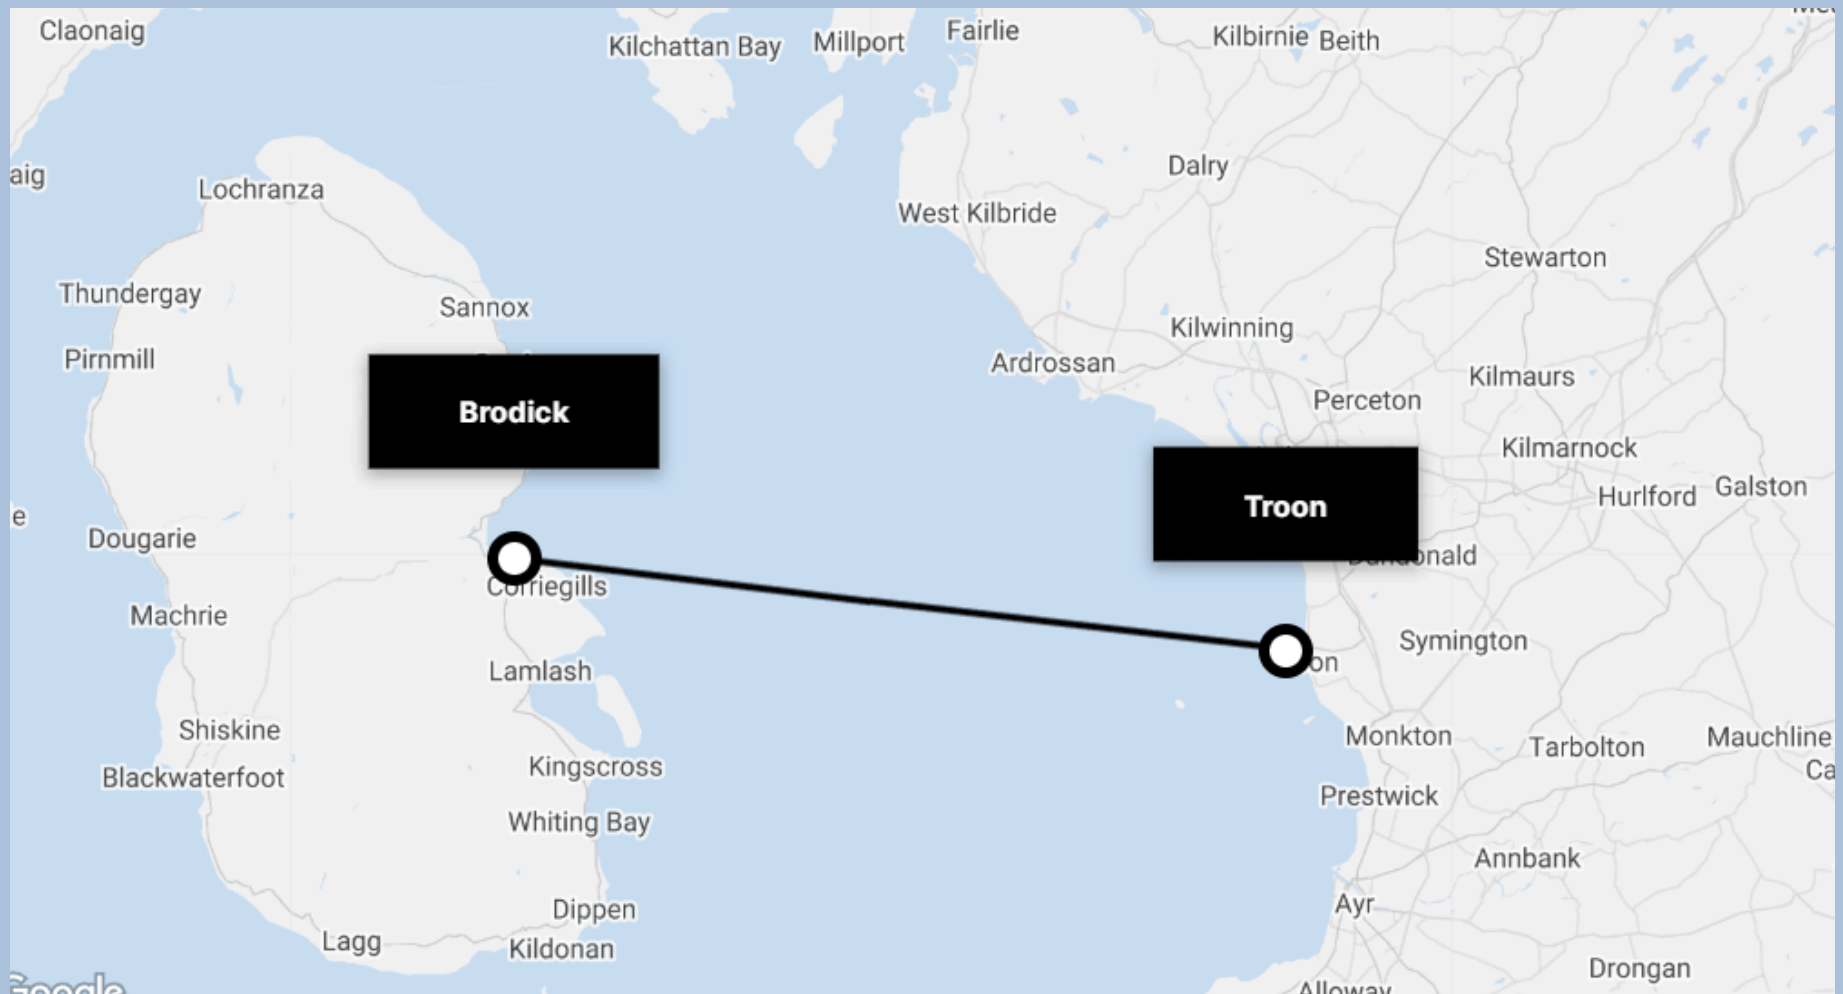

FERRY TIMETABLE

FROM THE 13TH OF JANUARY - 27TH MARCH. THE ARRAN SERVICES TO BRODICK WILL OPERATE TO/FROM TROON ONLY FOR THE REMAINDER OF THE WINTER TIMETABLE WITH MV GLEN SANNOX AND MV ALFRED.

@CALMAC WEBSITE