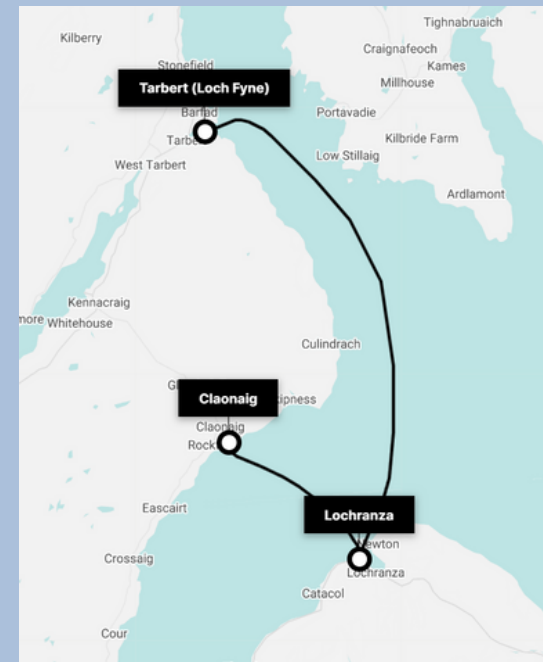

MV CATRIONA

@CALMAC WEBSITE

CLAONAIG - LOCHRANZA

	CLAONAIG DEPART	LOCHRANZA ARRIVE	LOCHRANZA DEPART	CLAONAIG ARRIVE
MONDAY - SATURDAY	-	-	1045	1115
	1120	1150	1200	1230
	1235	1305	1315	1345
	1350	1420	-	-